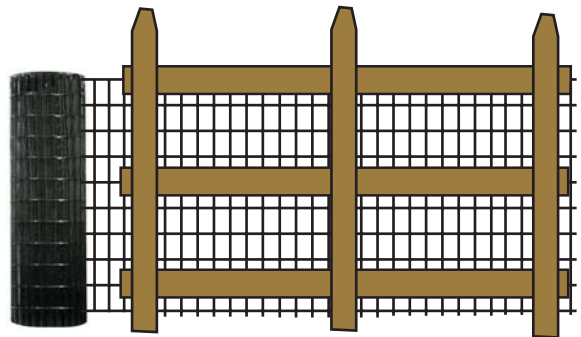

Post and Rail

Website Keyword Search: **WWF**

We try to keep most wire in stock. Stock depletes quickly. It is best to call and order your wire on the phone before coming to pick up any material.

We are located at
119 N. Day St,
Orange, NJ 07050

WWW. **WeldedWireFence**.com

Please visit www.academyfence.com for our huge line of backyard and garden products